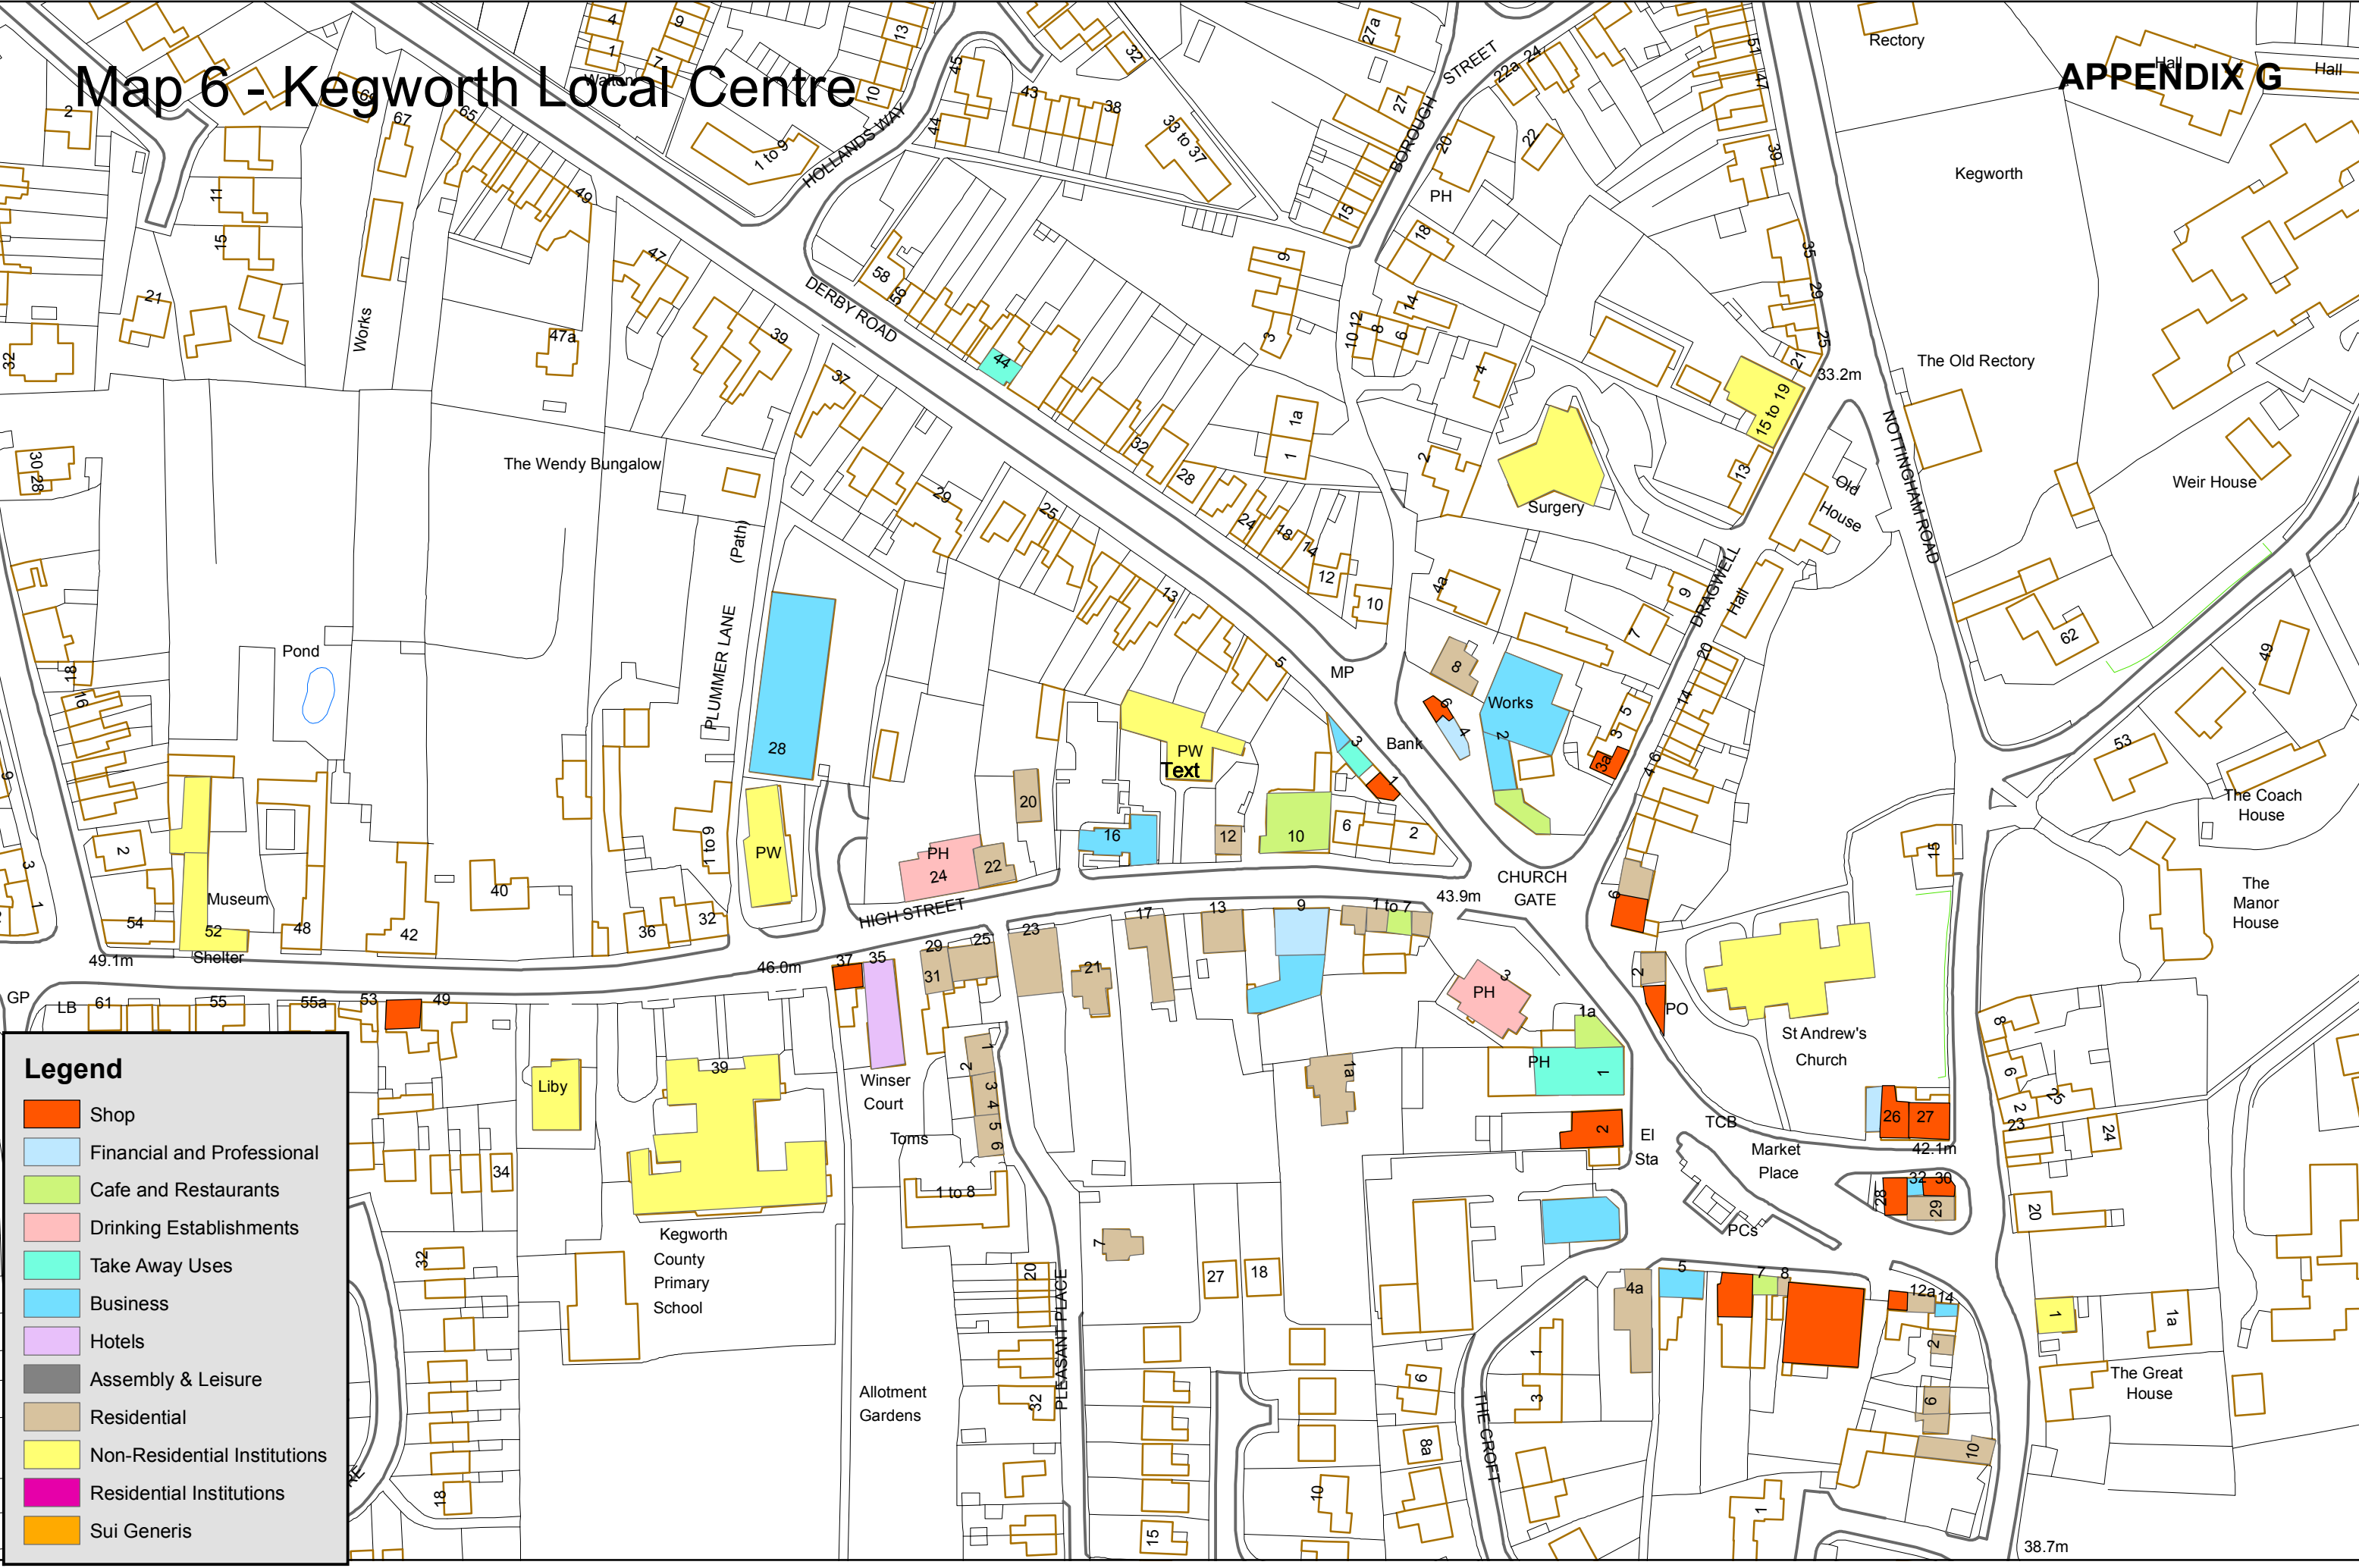

# Map 6 - Kegworth Local Centre

# APPENDIX G

**Legend**

- Shop
- Financial and Professional
- Cafe and Restaurants
- Drinking Establishments
- Take Away Uses
- Business
- Hotels
- Assembly & Leisure
- Residential
- Non-Residential Institutions
- Residential Institutions
- Sui Generis

Planning Policy & Business Focus Team  
North West Leicestershire District Council

Reproduction from Ordnance 1:1250 mapping with permission of the Controller of HMSO Crown Copyright. Unauthorised reproduction infringes Crown Copyright and may lead to prosecution or civil proceedings Licence No: 100019329